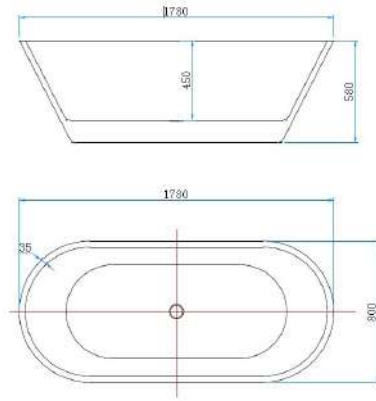

FSB -02 Cordoba
Double Ended Bath