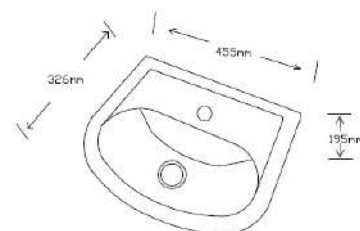

Close Couple Doc M Pack

Matrix Close Coupled Rimless Doc M Pack — Lever Flush

Each pack comprises of:

- 470mm Raised Height Rimless Pan
- Wash Basin 455mm & Brackets
- Swing Arm 760mm
- Toilet Ring Seat
- Lever Flush Cistern & Fittings
- 4 x 600mm Grab Rail Pack
- Sequential Basin Mixer
- Bottle Trap & Waste

CE Compliant and fully WRAS Approved.

Complete Pack Price:

€1,071.00