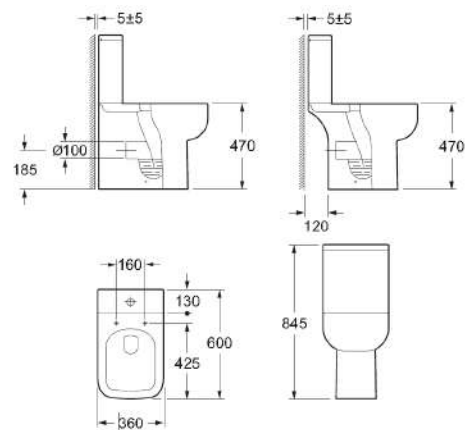

Nero Comfort Height Rimless Pan & Seat
Nero Cistern Dual Button Flush

€338.00
€173.00