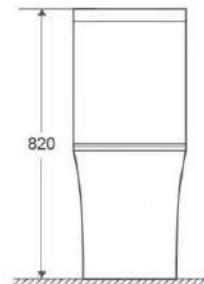

Orca Pan & Seat
Orca Cistern Dual Button Flush

€291.00
€178.00

NEW