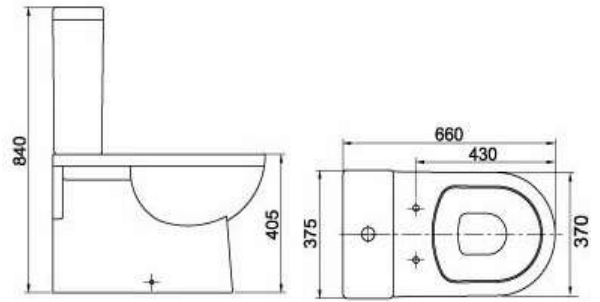

Nero Comfort Height Rimless Pan & Seat

€338.00

Nero Cistern Dual Button Flush

€173.00

Fully Shrouded Toilets

Rimless Technology

Note: Can take water feed externally

Rio Rimless Pan & Seat