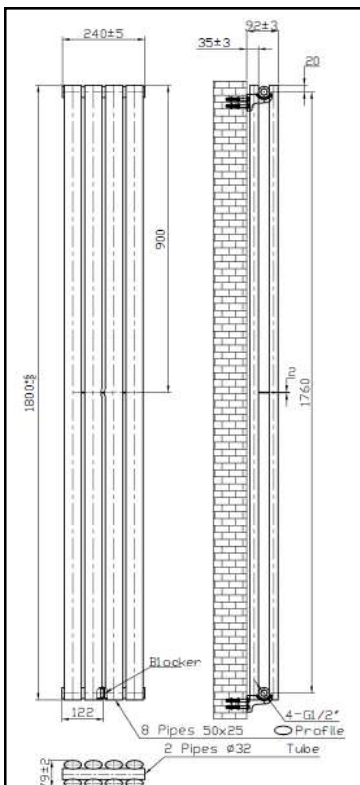

Fahrenheit Vertical Radiators

€62.00

Code	Height	Width	Columns	Colour	BTU @T62	Price
VRW182	1800	240	8	White	3893	€492.00
VRW184	1800	472	16	White	6520	€559.00
VRW186	1800	590	20	White	9403	€746.00

1800 x 240

Pipe centre out from wall allow 50mm (+/-5mm)

Radiator depth from wall (inc bracket) to front of rad 90mm (+/-5mm)