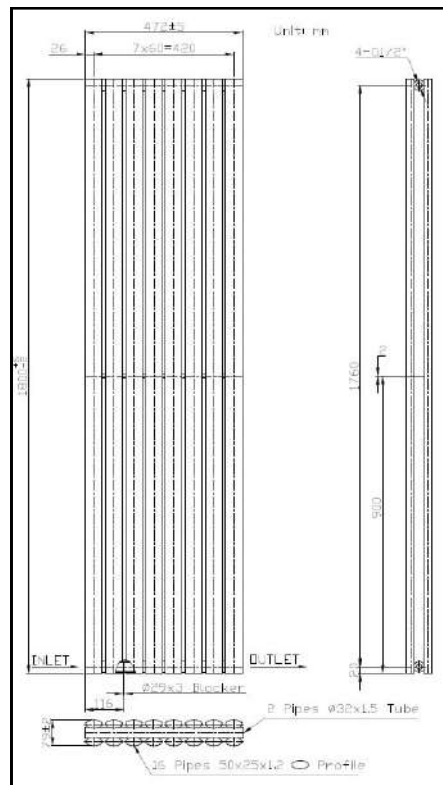

Fahrenheit Vertical Radiators

€62.00

Code	Height	Width	Columns	Colour	BTU @T62	Price
VRW182	1800	240	8	White	3893	€492.00
VRW184	1800	472	16	White	6520	€559.00
VRW186	1800	590	20	White	9403	€746.00

1800 x 472

Pipe centre out from wall allow 50mm (+/-5mm)

Radiator depth from wall (inc bracket) to front of rad 90mm (+/-5mm)