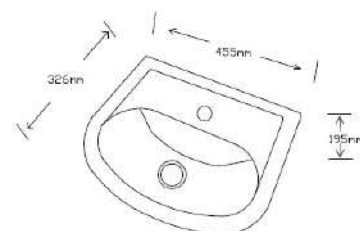

Low Level Doc M Pack

Matrix Close Coupled Rimless Doc M Pack — Lever Flush

Each pack comprises of:

- 470mm Raised Height Rimless Pan
- Wash Basin 455mm & Brackets
- Swing Arm 760mm
- Toilet Ring Seat
- Lever Cistern & Padded Back Rest
- 4 x 600mm Grab Rail Pack
- Sequential Basin Mixer
- Bottle Trap & Waste

CE Compliant and fully WRAS Approved.

Complete Pack Price:

€1,071.00