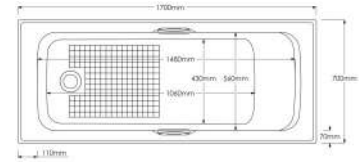

Sidney 1500 x 700