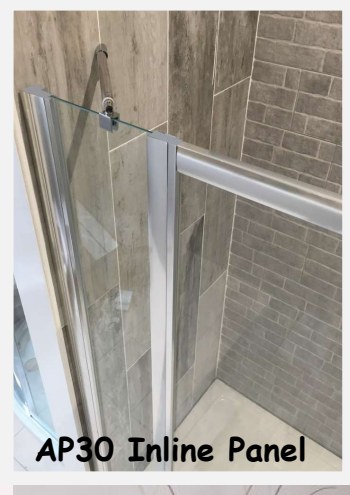

Height 1850mm	✓
CE approved 6mm toughened safety glass BS EN12150 Class 1	✓
Universal opening	✓
Magnetic door strips	✓
Chrome handles	✓
Quick assembly	✓
Polished chrome finish	✓
Easy clean glass	✓

Aero Inline Pivot Door