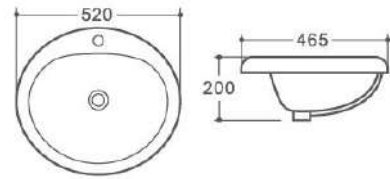

Drop-in Counter Basin (1 tap hole)

€153.00