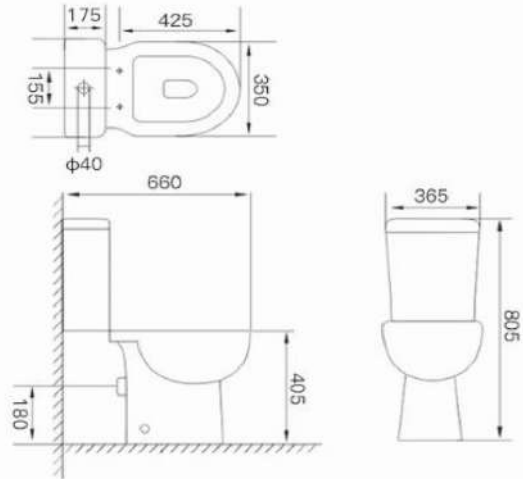

Evo Rimless Pan & Seat
Evo Cistern Dual Button Flush

€148.00
€99.00