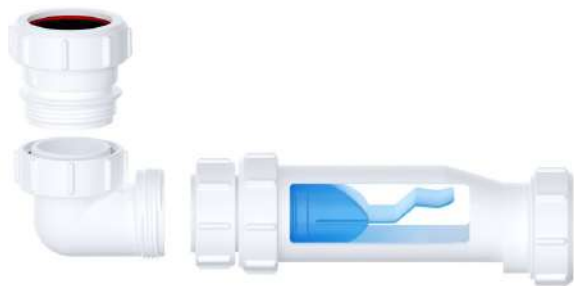

Size: 1700x720x660mm

€1,845.00

*Note: can not be drilled for tap holes

**FSB -02 Cordoba Double Ended Bath
(including click clack waste & overflow)**

Size: 1780x800x580mm

€1,845.00

*Note: can not be drilled for tap holes