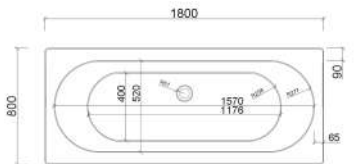

AA SECTION

AA SECTION

Sigma 1700 x 700

Elite 1700 x 750

Modena 1800 x 800

Trad10 Towel Rad

Trad5 Towel Rad

Keep up to date with our full product range: