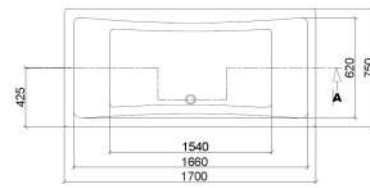

AA SECTION

AA SECTION

Sigma 1700 x 700

Elite 1700 x 750

Modena 1800 x 800

Trad10 Towel Rad

Trad5 Towel Rad

Keep up to date with our full product range: