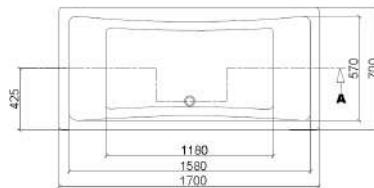

AA SECTION

AA SECTION

Sigma 1700 x 700

Elite 1700 x 750

Modena 1800 x 800

Trad10 Towel Rad

Trad5 Towel Rad

Keep up to date with our full product range: