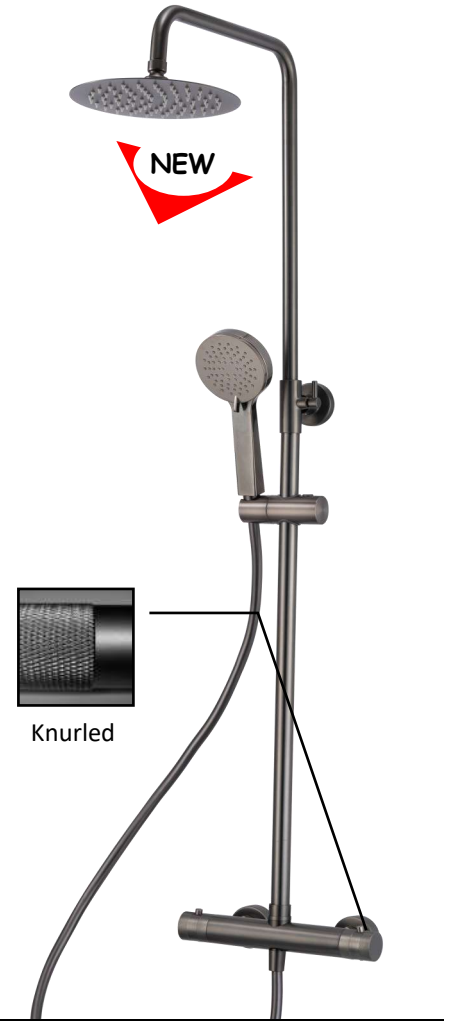

Exposed Showers

BESL119 Black Series L Dual Outlet Bar Valve & Kit €320.00	BESX119 Black Series X Dual Outlet Bar Valve & Kit €357.00	MONSL119 Monza Gun Metal Knurled Dual Outlet Bar Valve & Kit €492.00

Features

Matt Black - Gun Metal Construction	✓
Min Pressure 1.0 bar	✓
Ultra Thin Metal 200mm Rain Head	✓
Thermostatic anti-scald Valve	✓
Automatic shut off in the event of hot or cold water supply failure.	✓
Hand Held Shower & Slide Rail Kit	✓
Easy Clean Removable Shower Head & Anti Bacterial PVC Hose	✓
150mm pipe centres	✓
10 Year Guarantee	✓