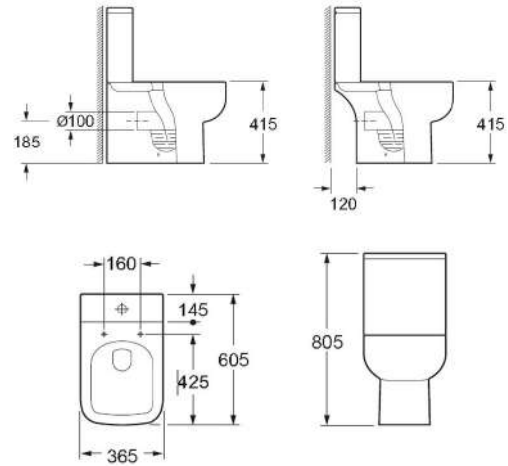

Nero Rimless Pan & Seat

€313.00

Nero Cistern Dual Button Flush

€173.00