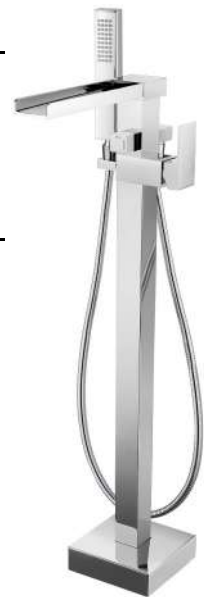

Click-Clack Waste included

ZB07
Dream Mini Mono Basin Mixer

€123.00

Z-18
Dream Wall Mounted Basin/Bath Filler

€320.00

Z-19
Dream Wall Mounted Bath Shower Mixer

€542.00

ZB88
Dream Floor Standing Bath Shower Mixer