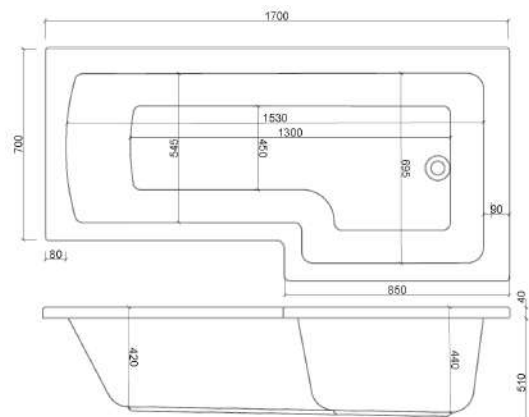

L Shaped Shower Bath
1700 x 850 RH