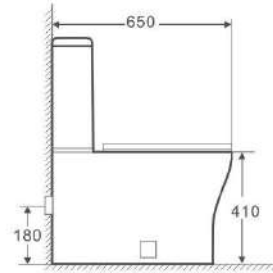

Fully Shrouded Toilets

Eclipse Rimless Pan & Seat
Eclipse Cistern Dual Button Flush

€308.00
€205.00