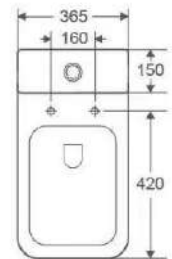

Orca Pan & Seat
Orca Cistern Dual Button Flush

€291.00
€178.00

NEW