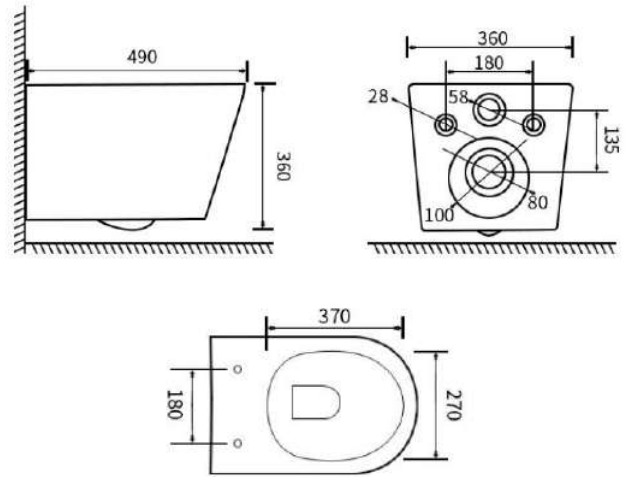

Zoe Rimless Wall Pan & Seat

€338.00