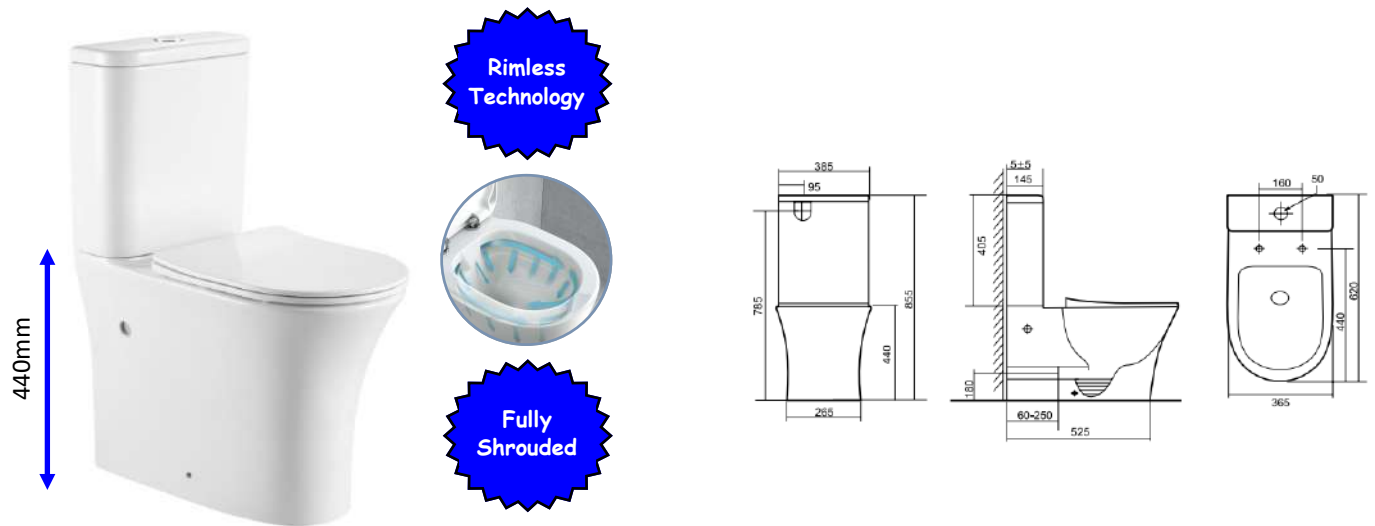

€239.00
€173.00

Comfort Height Low Level Rimless Pan (no seat included)
Comfort Low Level Cistern

€374.00
€165.00

Nero Comfort Height Rimless Pan & Seat
Nero Cistern Dual Button Flush

€338.00
€173.00

Comfort High Toilets

City Comfort Height Rimless Pan & Seat
City Cistern Dual Button Flush

€404.00
 €239.00

Ava Comfort Rimless Height Pan & Seat
Ava Cistern Dual Button Flush

€404.00
 €239.00

Back to Wall Toilets

Concealed Cistern inc Dual Flush Button