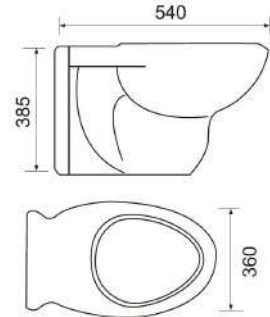

Wall Hung Toilets

Pulse Rimless Wall Pan & Seat

€205.00