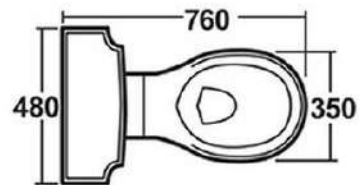

Victoria Pan & Seat

€187.00

Victoria Cistern Dual Lever Flush

€104.00