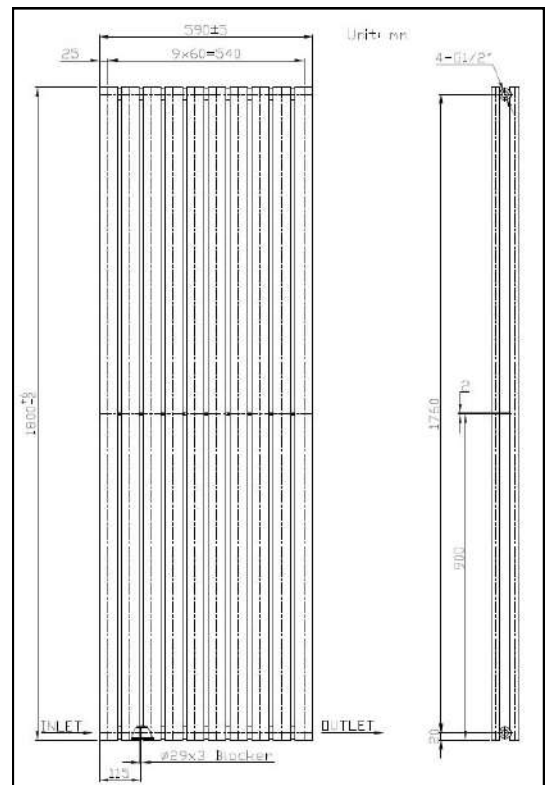

Fahrenheit Vertical Radiators

€62.00

Code	Height	Width	Columns	Colour	BTU @T62	Price
VRW182	1800	240	8	White	3893	€492.00
VRW184	1800	472	16	White	6520	€559.00
VRW186	1800	590	20	White	9403	€746.00

1800 x 590

Pipe centre out from wall allow 50mm (+/-5mm)

Radiator depth from wall (inc bracket) to front of rad 90mm (+/-5mm)