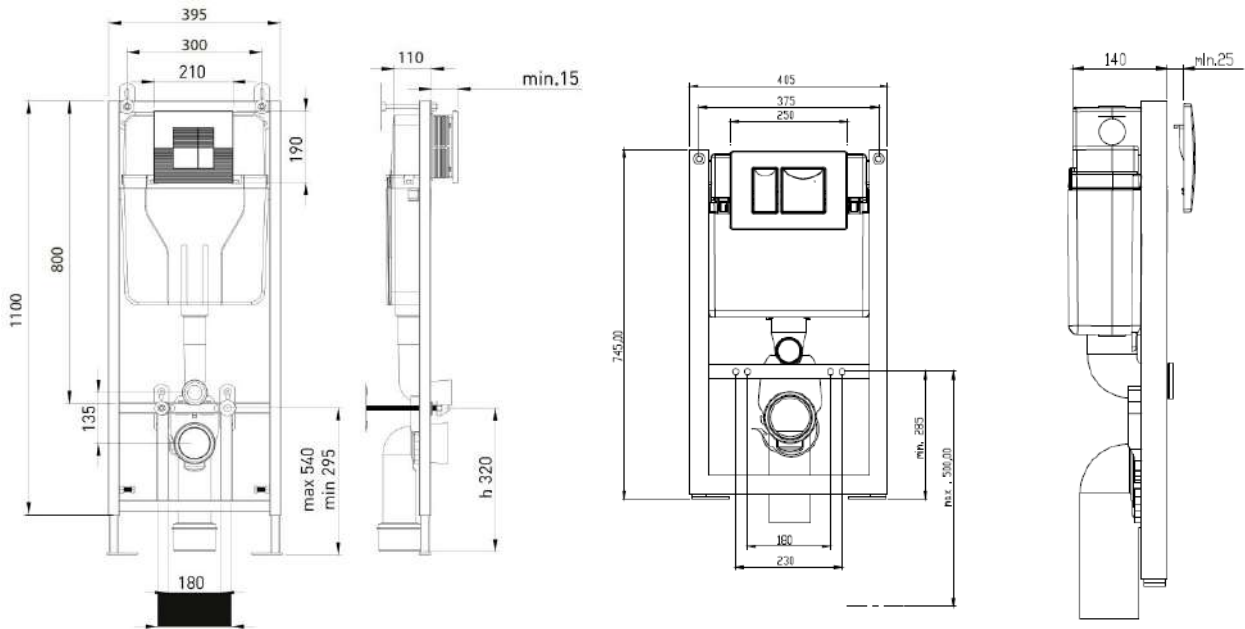

FSB -07 Palma
Double Slipper Double Ended Bath

SAN100/1100 Concealed Wall Frame

SAN140/850 Concealed Wall Frame