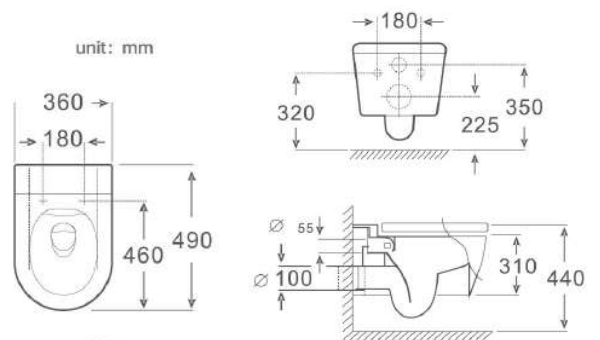

Black
IISERIESII

€640.00