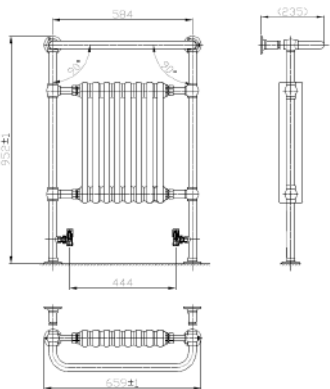

AA SECTION

AA SECTION

Sigma 1700 x 700

Elite 1700 x 750

Modena 1800 x 800

Trad10 Towel Rad

Trad5 Towel Rad

Keep up to date with our full product range: