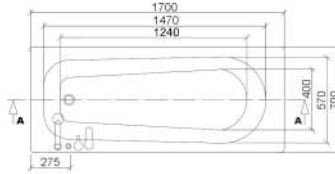

AA SECTION

Cara 1700 x 700