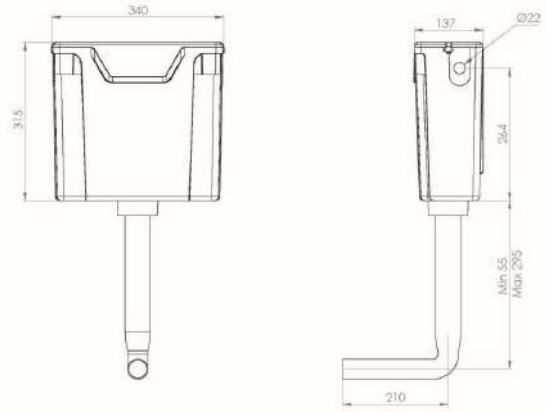

City Comfort Height Rimless Pan & Seat
City Cistern Dual Button Flush

€404.00
 €239.00

Ava Comfort Rimless Height Pan & Seat
Ava Cistern Dual Button Flush

€404.00
 €239.00

Back to Wall Toilets

Concealed Cistern inc Dual Flush Button