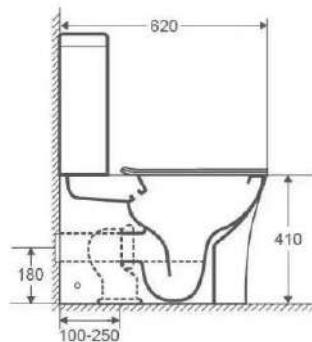

Orca Pan & Seat
Orca Cistern Dual Button Flush

€291.00
€178.00

NEW