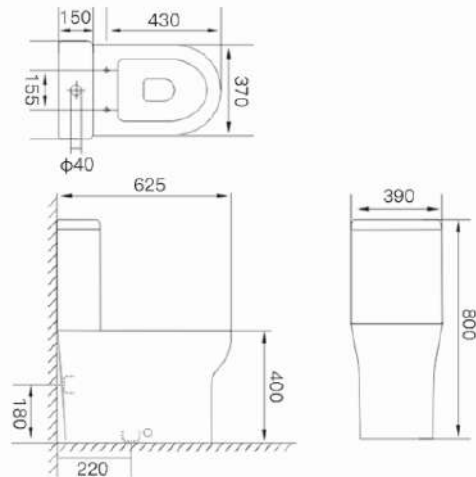

Metro Rimless Pan & Seat

€271.00

Metro Cistern Dual Button Flush

€136.00