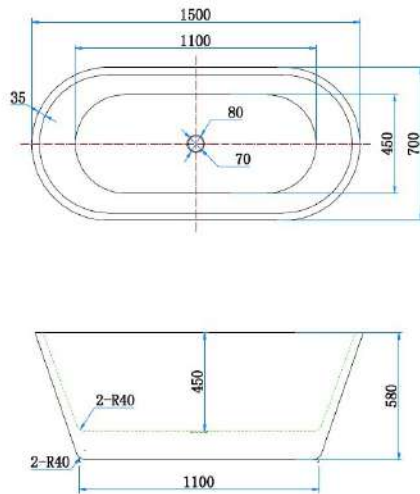

FSB -03 Malaga
Double Ended Bath