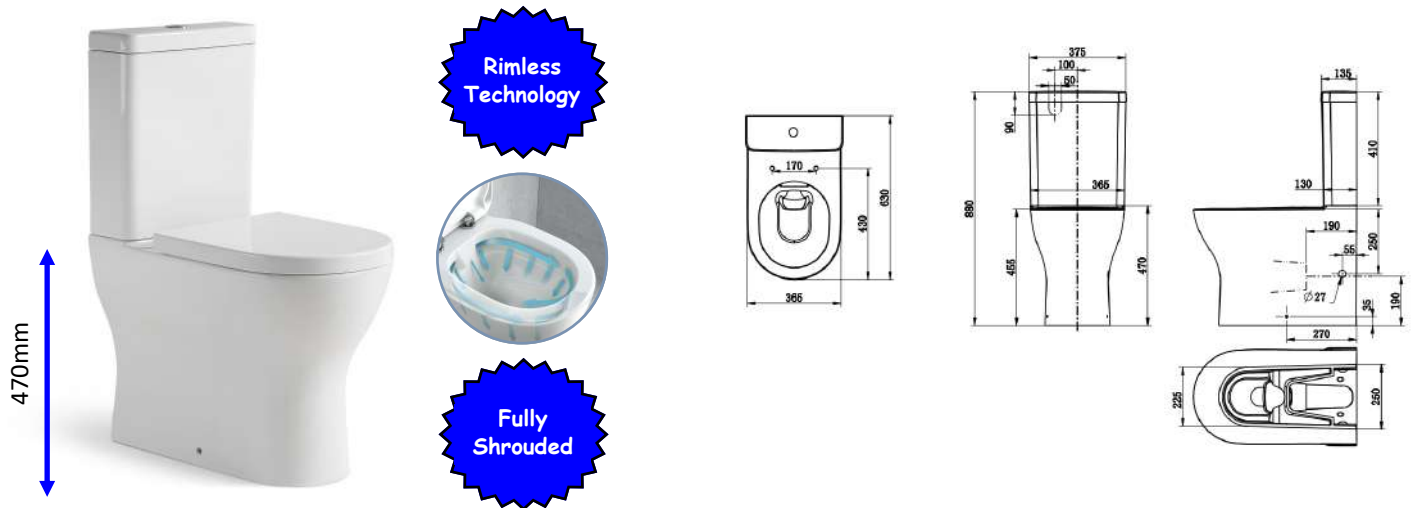

City Comfort Height Rimless Pan & Seat
City Cistern Dual Button Flush

€404.00
 €239.00

Ava Comfort Rimless Height Pan & Seat
Ava Cistern Dual Button Flush

€404.00
 €239.00

Back to Wall Toilets

Concealed Cistern inc Dual Flush Button