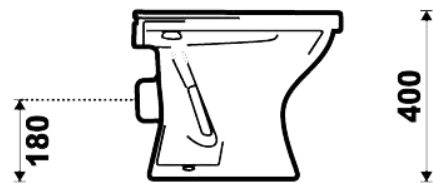

Rapido Floor Pan & Seat

€163.00