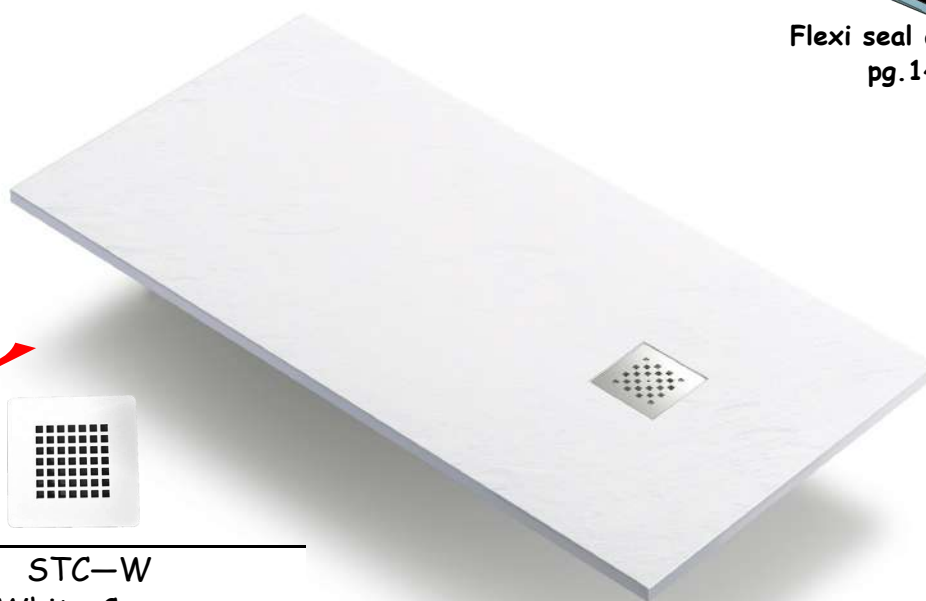

Slate Shower Trays

Flexi seal available
pg.147

STC-W
White Cover

€25.00