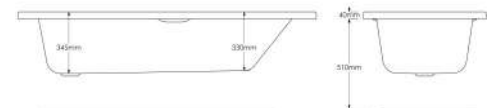

Weiss 1700 x 700