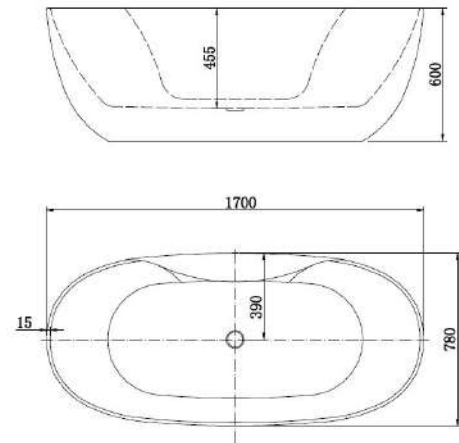

FSB -06 Granada
Double Ended Bath