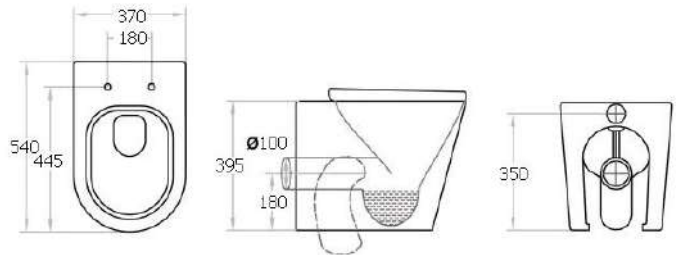

Zoe Rimless Floor Pan & Seat

€338.00