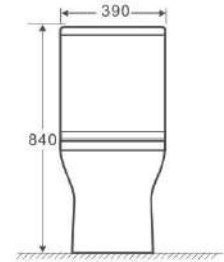

Fully Shrouded Toilets

Eclipse Rimless Pan & Seat
Eclipse Cistern Dual Button Flush

€308.00
€205.00