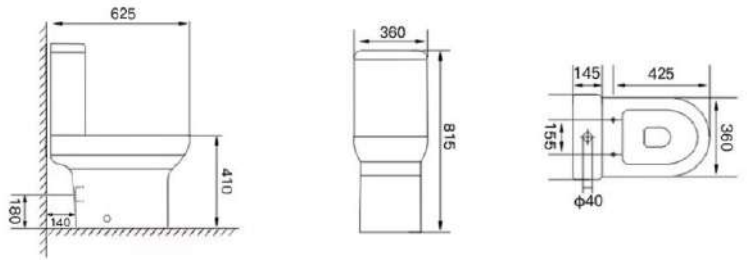

Rimless Technology

Short Projection

Compact Rimless Pan & Seat

€313.00

Compact Cistern Dual Button Flush

€173.00