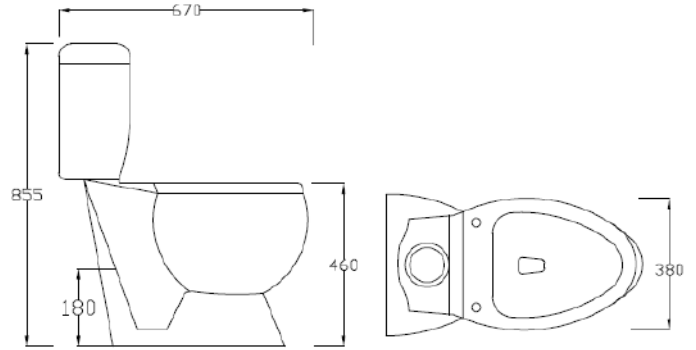

Comfort High Toilets

Comfort High Pan & Seat
Comfort Cistern Lever Flush

€239.00
€173.00