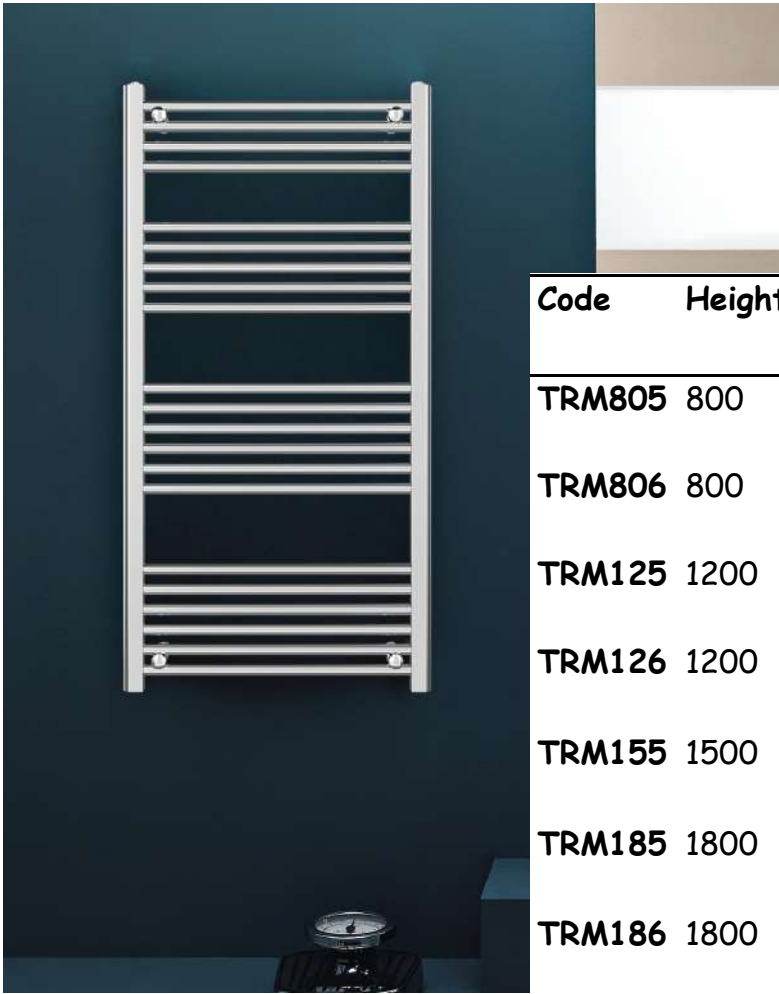

Chrome Towel Warmers

Convert towel warmer to electric (see pg.153)

Code	Height	Width	Centre Connection	BTU @T62	Price
TRM805	800	500	450	1294	€153.00
TRM806	800	600	550	1520	€180.00
TRM125	1200	500	450	1787	€197.00
TRM126	1200	600	550	2149	€217.00
TRM155	1500	500	450	2347	€296.00
TRM185	1800	500	450	3035	€308.00
TRM186	1800	600	550	3345	€328.00