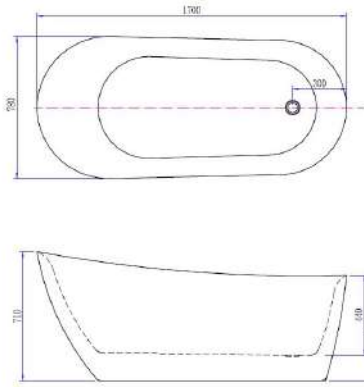

Specifications

FSB -01 Barcelona
Single Ended Slipper Bath