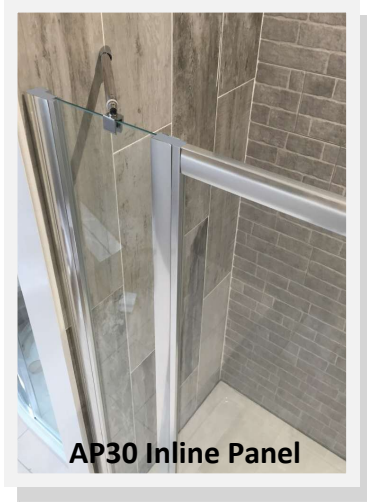

Aero Side Panel

Code	Size	Adjustment	Door Access	Price
AP70	700	670-690	n/a	€303.00
AP76	760	730-750	n/a	€303.00
AP80	800	770-790	n/a	€303.00
AP90	900	870-890	n/a	€303.00
AP10	1000	970-990	n/a	€352.00
AP80+AP30	1100	1040-1080	n/a	€574.00
AP90+AP30	1200	1140-1180	n/a	€574.00

Extension Profile

AExt40	40	n/a	n/a	€123.00

Height 1850mm	✓
CE approved 6mm toughened safety glass BS EN12150 Class 1	✓
Polished chrome finish	✓
Frameless design	✓
Quick assembly	✓
Easy clean glass	✓