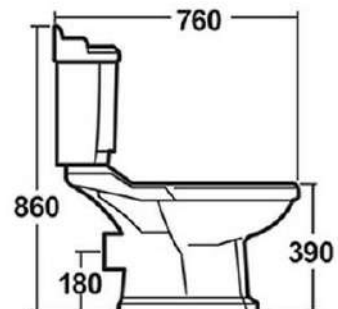

Victoria Pan & Seat

€187.00

Victoria Cistern Dual Lever Flush

€104.00