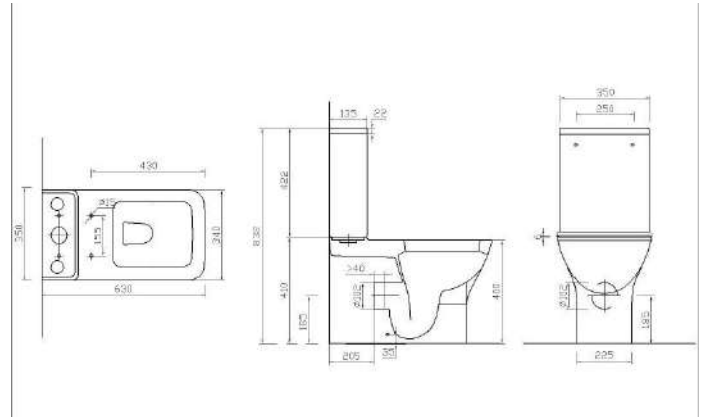

Fully Shrouded Toilets

Eclipse Rimless Pan & Seat
Eclipse Cistern Dual Button Flush

€308.00
€205.00

Orca Pan & Seat
Orca Cistern Dual Button Flush

€291.00
€178.00

NEW

Trent Rimless Pan & Seat
Trent Cistern Dual Button Flush

€271.00
€136.00