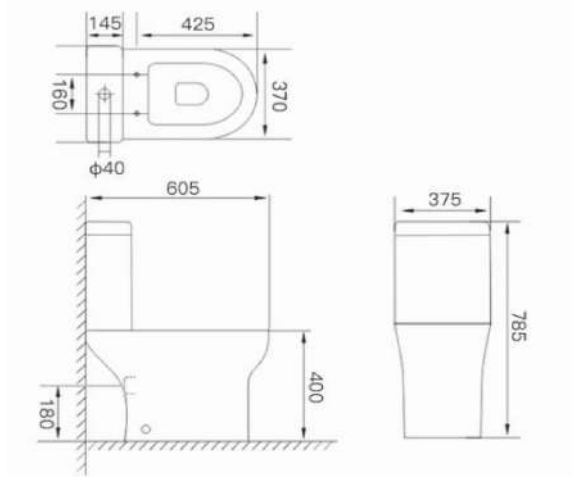

Nova Rimless Pan & Seat

€222.00

Nova Cistern Dual Button Flush

€153.00