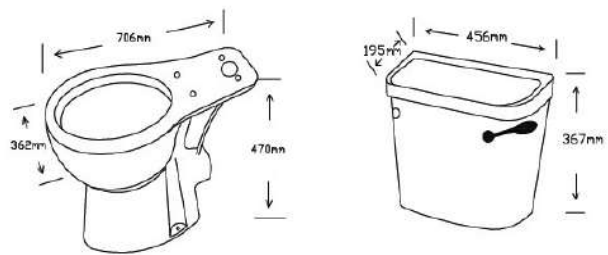

Comfort Height Low Level Rimless Pan (no seat included)
Comfort Low Level Cistern

€374.00
€165.00