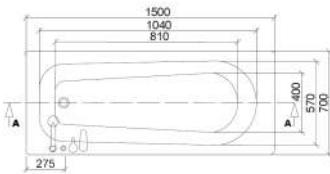

AA SECTION

Sidney 1500 x 700