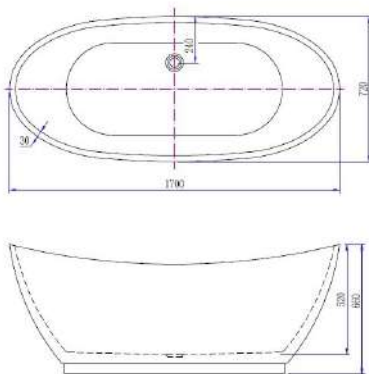

Specifications

FSB -01 Barcelona
Single Ended Slipper Bath

FSB -02 Cordoba
Double Ended Bath