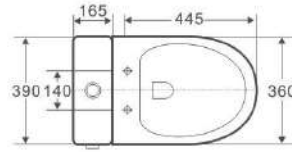

Fully Shrouded Toilets

Eclipse Rimless Pan & Seat
Eclipse Cistern Dual Button Flush

€308.00
€205.00