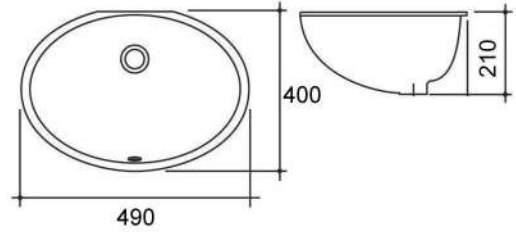

Counter Basins

Under Counter Basin (no tap hole)

€153.00