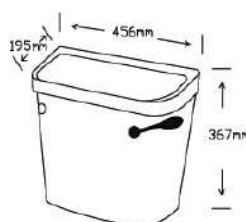

Low Level Doc M Pack

Matrix Close Coupled Rimless Doc M Pack — Lever Flush

Each pack comprises of:

- 470mm Raised Height Rimless Pan
- Wash Basin 455mm & Brackets
- Swing Arm 760mm
- Toilet Ring Seat
- Lever Cistern & Padded Back Rest
- 4 x 600mm Grab Rail Pack
- Sequential Basin Mixer
- Bottle Trap & Waste

CE Compliant and fully WRAS Approved.

Complete Pack Price:

€1,071.00