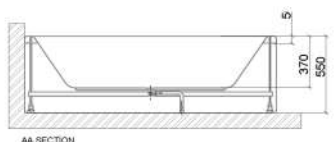

AA SECTION

AA SECTION

Sigma 1700 x 700

Elite 1700 x 750

Modena 1800 x 800

Trad10 Towel Rad

Trad5 Towel Rad

Keep up to date with our full product range: