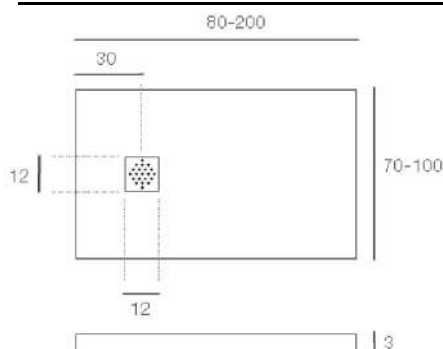

The easy plumb system is available on all slim shower tray sizes.

(Stated sizes are +/- 5mm tolerance)

Code	Price
EASYPLUMB	€215.00

Slate Shower Trays

Flexi seal available
pg.147

STC-A
Anthracite Cover

€25.00