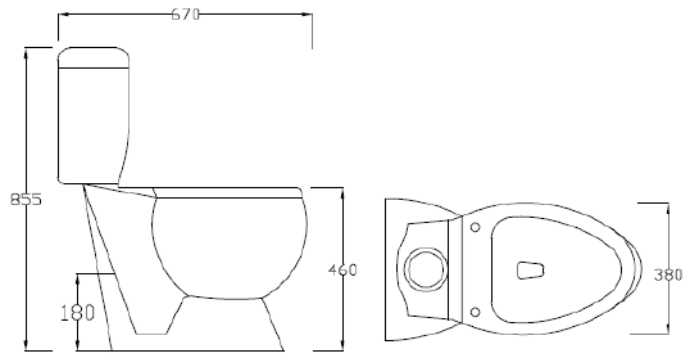

Ceramics

Open Back Toilets

**Rimless
Technology**

Evo Rimless Pan & Seat
Evo Cistern Dual Button Flush

€148.00
€99.00

460mm

**Rimless
Technology**

**High Rise
Pan**