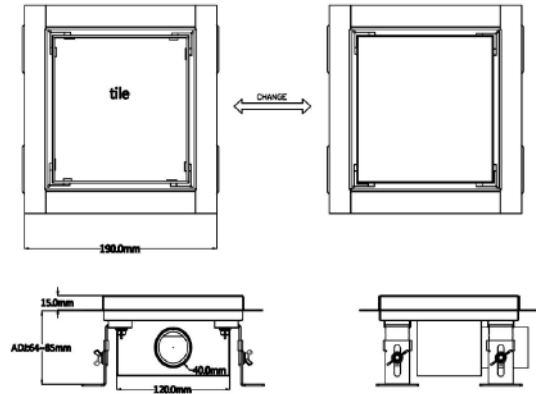

Wetroom Floor Drains

€96.00

€13.00

€296.00

LD700 Linear Floor Drain 700mm

€308.00

LD1000 Linear Floor Drain 1000mm

€342.00