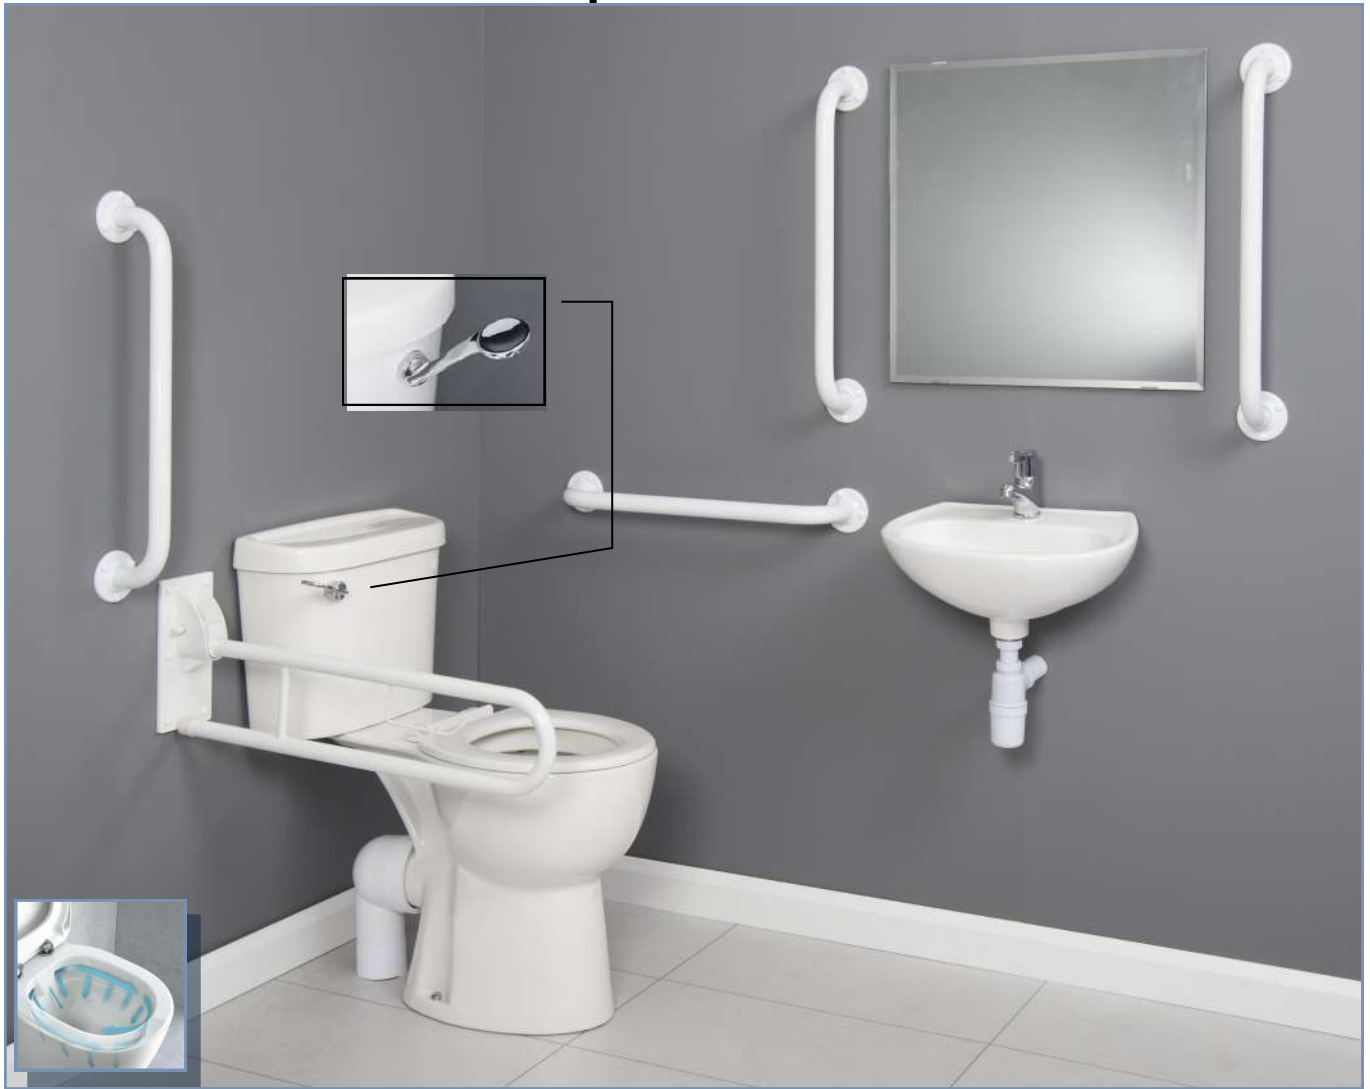

Close Couple Doc M Pack

Matrix Close Coupled Rimless Doc M Pack — Lever Flush

Each pack comprises of:

- 470mm Raised Height Rimless Pan
- Wash Basin 455mm & Brackets
- Swing Arm 760mm
- Toilet Ring Seat
- Lever Flush Cistern & Fittings
- 4 x 600mm Grab Rail Pack
- Sequential Basin Mixer
- Bottle Trap & Waste

CE Compliant and fully WRAS Approved.

Complete Pack Price:

€1,071.00