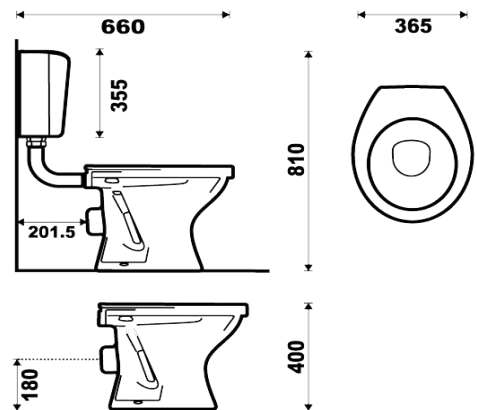

Rapido Low Level Pan (no seat included)
Rapido Cistern Lever Flush

€99.00
€165.00