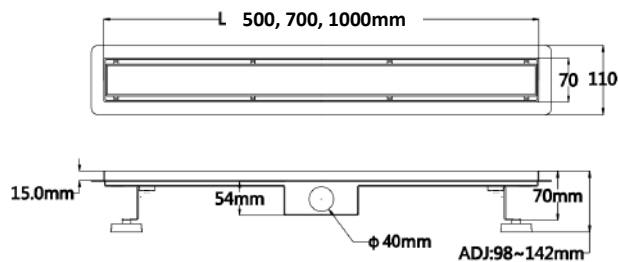

Two-sided grid, stainless steel or tileable.

LD500 Linear Floor Drain 500mm

€296.00

LD700 Linear Floor Drain 700mm

€308.00

LD1000 Linear Floor Drain 1000mm

€342.00