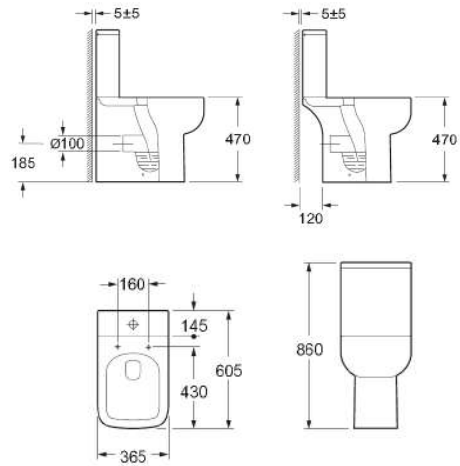

Nero Comfort Height Rimless Pan & Seat

€338.00

Nero Cistern Dual Button Flush

€173.00