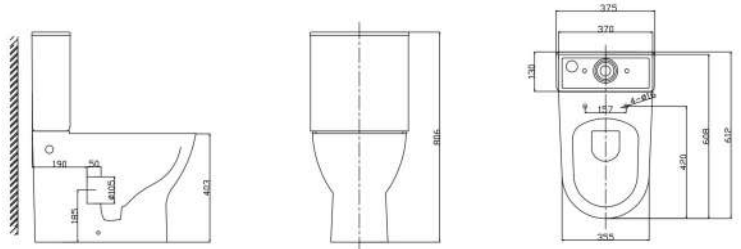

Viola Rimless Pan & Seat

€271.00

Viola Cistern Dual Button Flush

€136.00