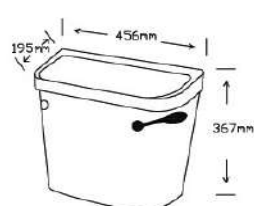

Close Couple Doc M Pack

Matrix Close Coupled Rimless Doc M Pack — Lever Flush

Each pack comprises of:

- 470mm Raised Height Rimless Pan
- Wash Basin 455mm & Brackets
- Swing Arm 760mm
- Toilet Ring Seat
- Lever Flush Cistern & Fittings
- 4 x 600mm Grab Rail Pack
- Sequential Basin Mixer
- Bottle Trap & Waste

CE Compliant and fully WRAS Approved.

Complete Pack Price:

€1,071.00